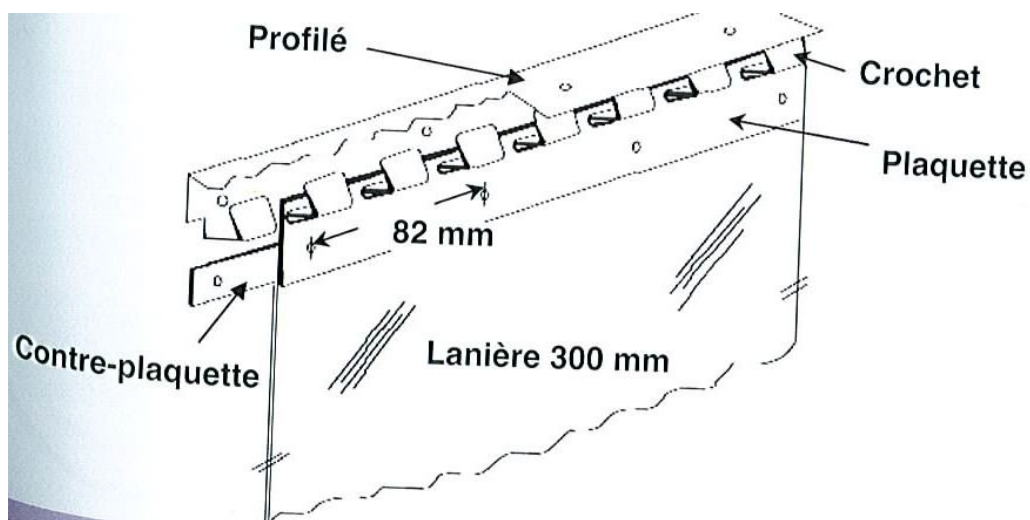

# Iron Suspension

Iron suspension for the design of doors thong.

## Propriétés :

| Type     | Width (mm) |
|----------|------------|
| Module   | 1000       |
| Crochets | 190        |